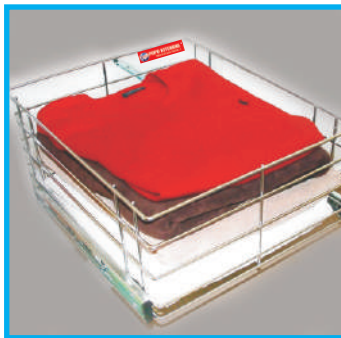

My Choice

WALL HANGING

SPOON STAND

CUTLERY HOLDER

**MULTIPURPOSE
DOUBLE TIER**

CUP SAUCER HOLDER

**MULTIPURPOSE
PLATE RACK**

CLEANING HOLDER

GLASS STAND

CORNER DOUBLE TIER

FITTING CLIP

CABINET FITTING

TUBE HOLDER

WALL PIPE

S HOOK

CLOTH BASKET