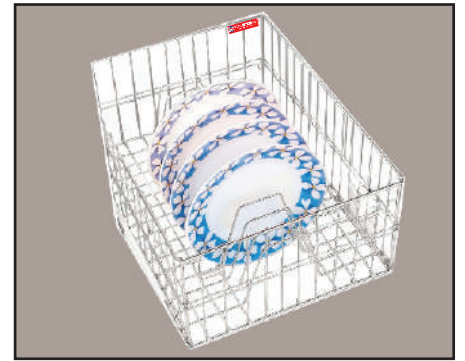

BASKETS

All Size Available

DESIGNER PLAIN BASKET

DESIGNER CUP & SAUCER

DESIGNER THALI BASKET

DESIGNER PERFORATED CUTLERY BASKET

DESIGNER PARTITION BASKET

DESIGNER BOTTLE BASKET

All Size Available

RIGHT ANGLE PLAIN BASKET

RIGHT ANGLE CUP SAUCER

RIGHT ANGLE THALI BASKET

RIGHT ANGLE PARTITION

RIGHT ANGLE CUTLERY

RIGHT ANGLE BOTTLE RACK

FIX SINGLE PULLOUT