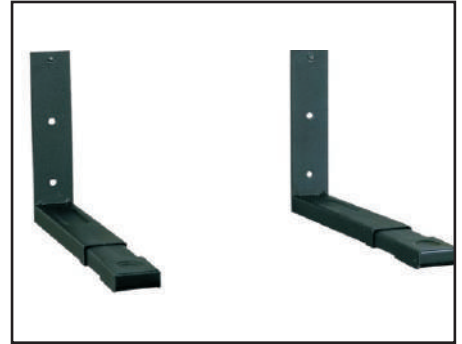

MICROWAVE OVEN STAND