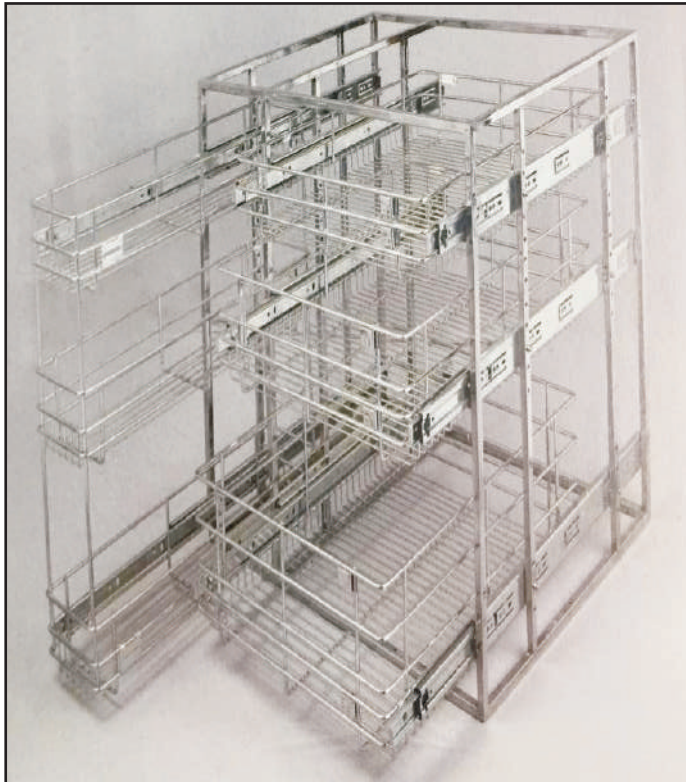

POPO KITCHENS®
Heart of your home...!

BOX TROLLEY WITH BASKET ALL SIZE AVAILABLE

TALL - UNITS