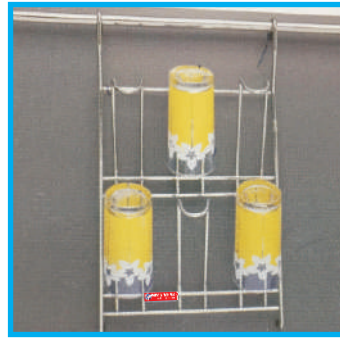

My Choice

WALL HANGING

SPOON STAND

CUTLERY HOLDER

**MULTIPURPOSE
DOUBLE TIER**

CUP SAUCER HOLDER

**MULTIPURPOSE
PLATE RACK**

CLEANING HOLDER