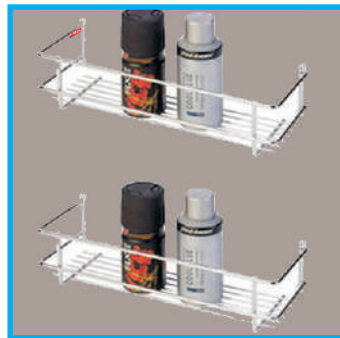

My Choice

WALL HANGING

SPOON STAND

CUTLERY HOLDER

**MULTIPURPOSE
DOUBLE TIER**

CUP SAUCER HOLDER

**MULTIPURPOSE
PLATE RACK**

CLEANING HOLDER

GLASS STAND

CORNER DOUBLE TIER

FITTING CLIP

CABINET FITTING

TUBE HOLDER

WALL PIPE

S HOOK

CLOTH BASKET