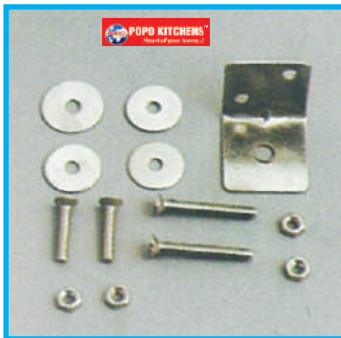

CABINET FITTING